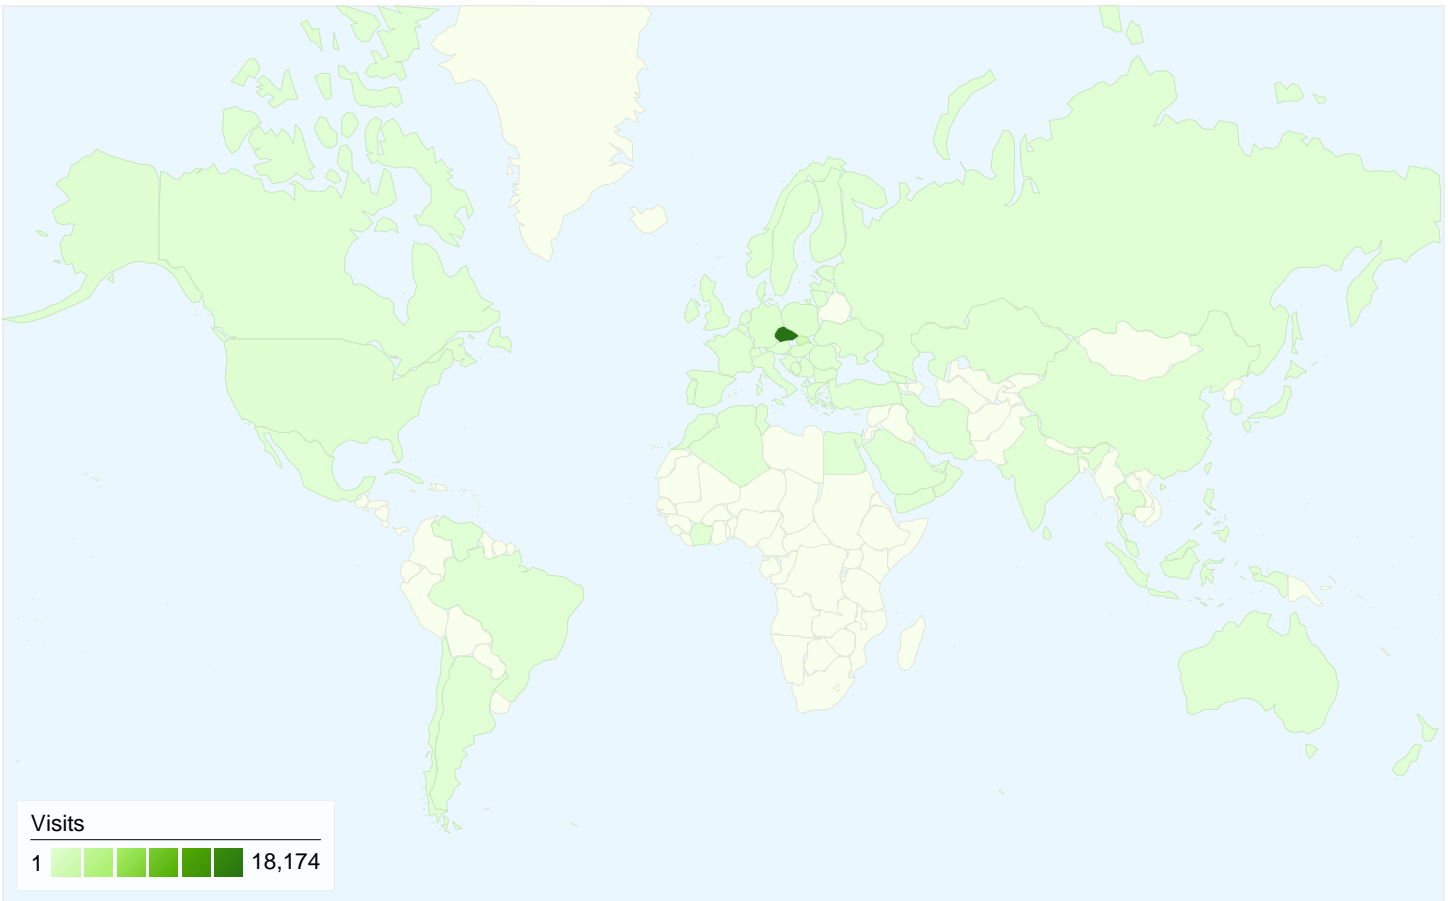

Map Overlay world

Traffic Sources Overview

- **Search Engines**
14,734 (70.32%)
- **Direct Traffic**
3,774 (18.01%)
- **Referring Sites**
2,446 (11.67%)

Visitors Overview

Visitors
12,527

Pages on this site were viewed a total of 78,331 times

All traffic sources sent a total of 20,954 visits

18.01% Direct Traffic

11.67% Referring Sites

70.32% Search Engines

- Search Engines
14,734 (70.32%)
- Direct Traffic
3,774 (18.01%)
- Referring Sites
2,446 (11.67%)

20,954 visits came from 69 countries/territories

Site Usage

| Visits | Pages/Visit | Avg. Time on Site | % New Visits | Bounce Rate | |
|--|--|--|--|--|-------------|
| 20,954 % of Site Total: 100.00% | 3.74 Site Avg: 3.74 (0.00%) | 00:03:35 Site Avg: 00:03:35 (0.00%) | 52.26% Site Avg: 52.22% (0.07%) | 52.56% Site Avg: 52.56% (0.00%) | |
| Country/Territory | Visits | Pages/Visit | Avg. Time on Site | % New Visits | Bounce Rate |
| Czech Republic | 18,174 | 3.61 | 00:03:25 | 51.91% | 52.84% |
| Slovakia | 1,413 | 5.19 | 00:06:29 | 40.55% | 46.78% |
| Germany | 268 | 4.00 | 00:03:54 | 56.72% | 48.13% |
| Poland | 253 | 5.79 | 00:04:35 | 56.92% | 50.99% |
| United States | 122 | 3.22 | 00:02:43 | 77.87% | 50.00% |
| Hungary | 107 | 4.08 | 00:01:57 | 66.36% | 50.47% |
| United Kingdom | 62 | 5.92 | 00:03:42 | 77.42% | 56.45% |
| Netherlands | 54 | 3.15 | 00:01:14 | 81.48% | 61.11% |
| France | 51 | 2.59 | 00:00:56 | 70.59% | 66.67% |
| Austria | 31 | 4.39 | 00:04:30 | 77.42% | 51.61% |

12,527 people visited this site

20,954 Visits

12,527 Absolute Unique Visitors

78,331 Pageviews

3.74 Average Pageviews

00:03:35 Time on Site

52.56% Bounce Rate

52.26% New Visits