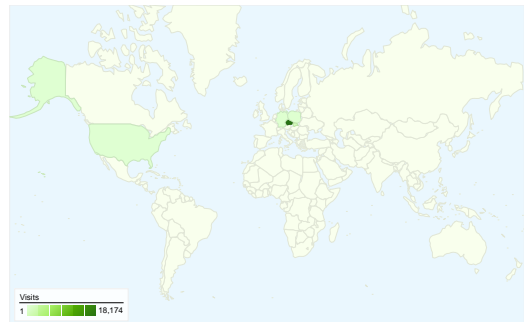

Map Overlay world

Traffic Sources Overview

- **Search Engines**
14,734 (70.32%)
- **Direct Traffic**
3,774 (18.01%)
- **Referring Sites**
2,446 (11.67%)

Visitors Overview

Visitors
12,527

Pages on this site were viewed a total of 78,331 times

All traffic sources sent a total of 20,954 visits

18.01% Direct Traffic

11.67% Referring Sites

70.32% Search Engines

- Search Engines
14,734 (70.32%)
- Direct Traffic
3,774 (18.01%)
- Referring Sites
2,446 (11.67%)

20,954 visits came from 69 countries/territories

Site Usage

| Visits | Pages/Visit | Avg. Time on Site | % New Visits | Bounce Rate | |
|--|--|--|--|--|-------------|
| 20,954 % of Site Total: 100.00% | 3.74 Site Avg: 3.74 (0.00%) | 00:03:35 Site Avg: 00:03:35 (0.00%) | 52.26% Site Avg: 52.22% (0.07%) | 52.56% Site Avg: 52.56% (0.00%) | |
| Country/Territory | Visits | Pages/Visit | Avg. Time on Site | % New Visits | Bounce Rate |
| Czech Republic | 18,174 | 3.61 | 00:03:25 | 51.91% | 52.84% |
| Slovakia | 1,413 | 5.19 | 00:06:29 | 40.55% | 46.78% |
| Germany | 268 | 4.00 | 00:03:54 | 56.72% | 48.13% |
| Poland | 253 | 5.79 | 00:04:35 | 56.92% | 50.99% |
| United States | 122 | 3.22 | 00:02:43 | 77.87% | 50.00% |
| Hungary | 107 | 4.08 | 00:01:57 | 66.36% | 50.47% |
| United Kingdom | 62 | 5.92 | 00:03:42 | 77.42% | 56.45% |
| Netherlands | 54 | 3.15 | 00:01:14 | 81.48% | 61.11% |
| France | 51 | 2.59 | 00:00:56 | 70.59% | 66.67% |
| Austria | 31 | 4.39 | 00:04:30 | 77.42% | 51.61% |

12,527 people visited this site

20,954 Visits

12,527 Absolute Unique Visitors

78,331 Pageviews

3.74 Average Pageviews

00:03:35 Time on Site

52.56% Bounce Rate

52.26% New Visits